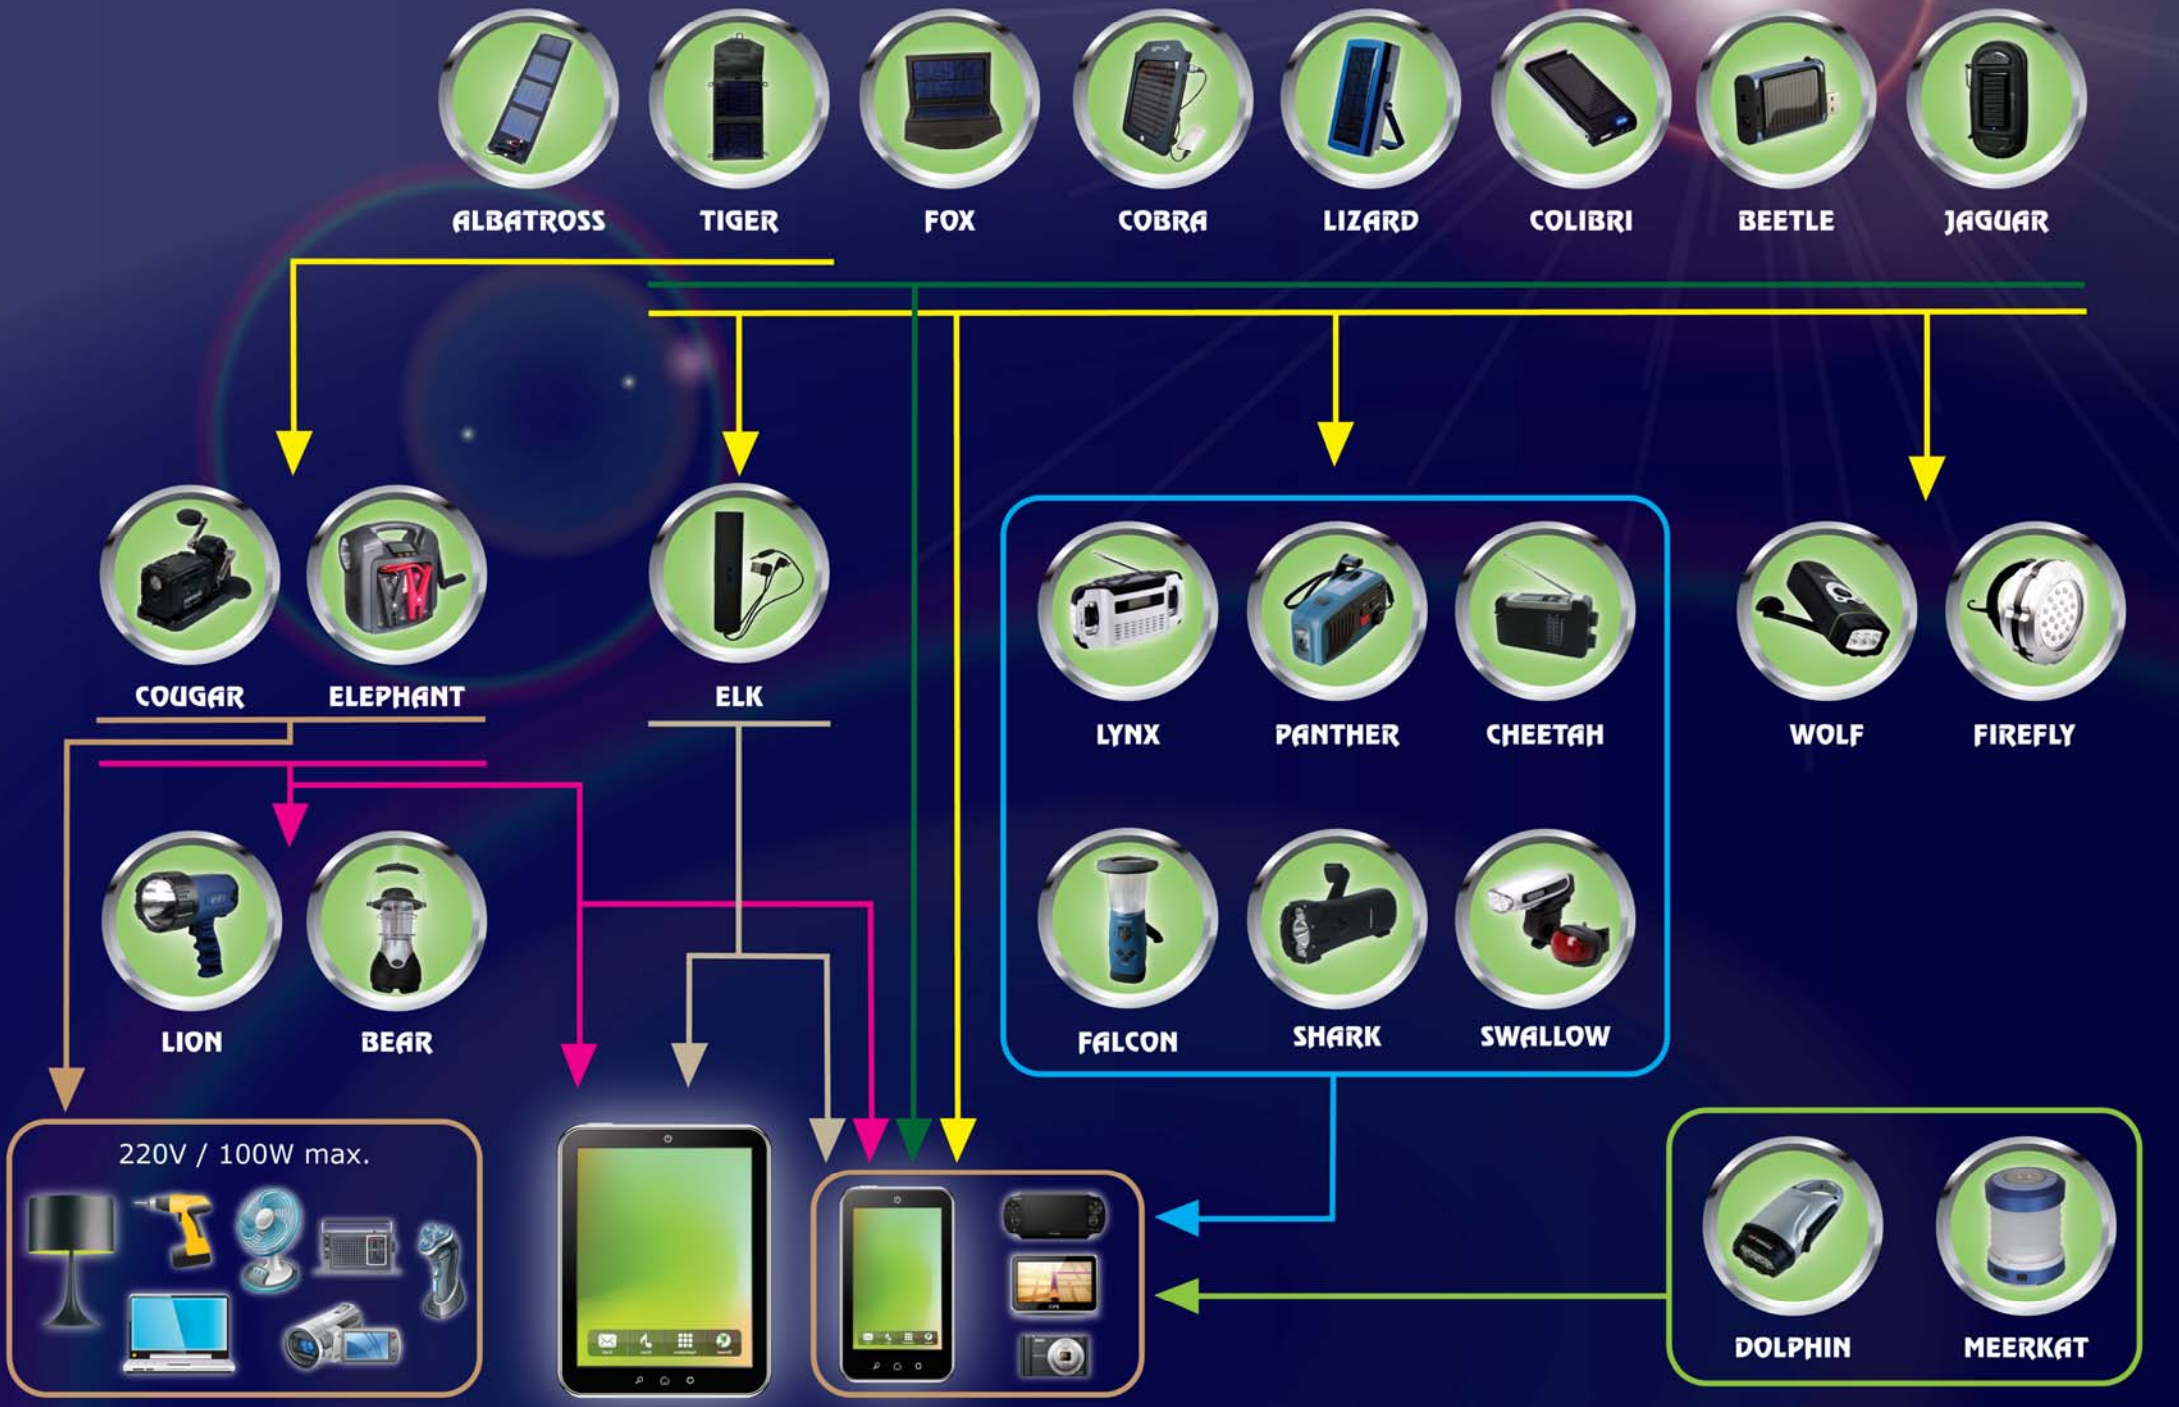

COMPATIBILITY CHART 2014

ALBATROSS

TIGER

FOX

COBRA

LIZARD

COLIBRI

BEETLE

JAGUAR

COUGAR

ELEPHANT

ELK

LYNX

PANTHER

CHEETAH

WOLF

FIREFLY

LION

BEAR

FALCON

SHARK

SWALLOW

220V / 100W max.

DOLPHIN

MEERKAT